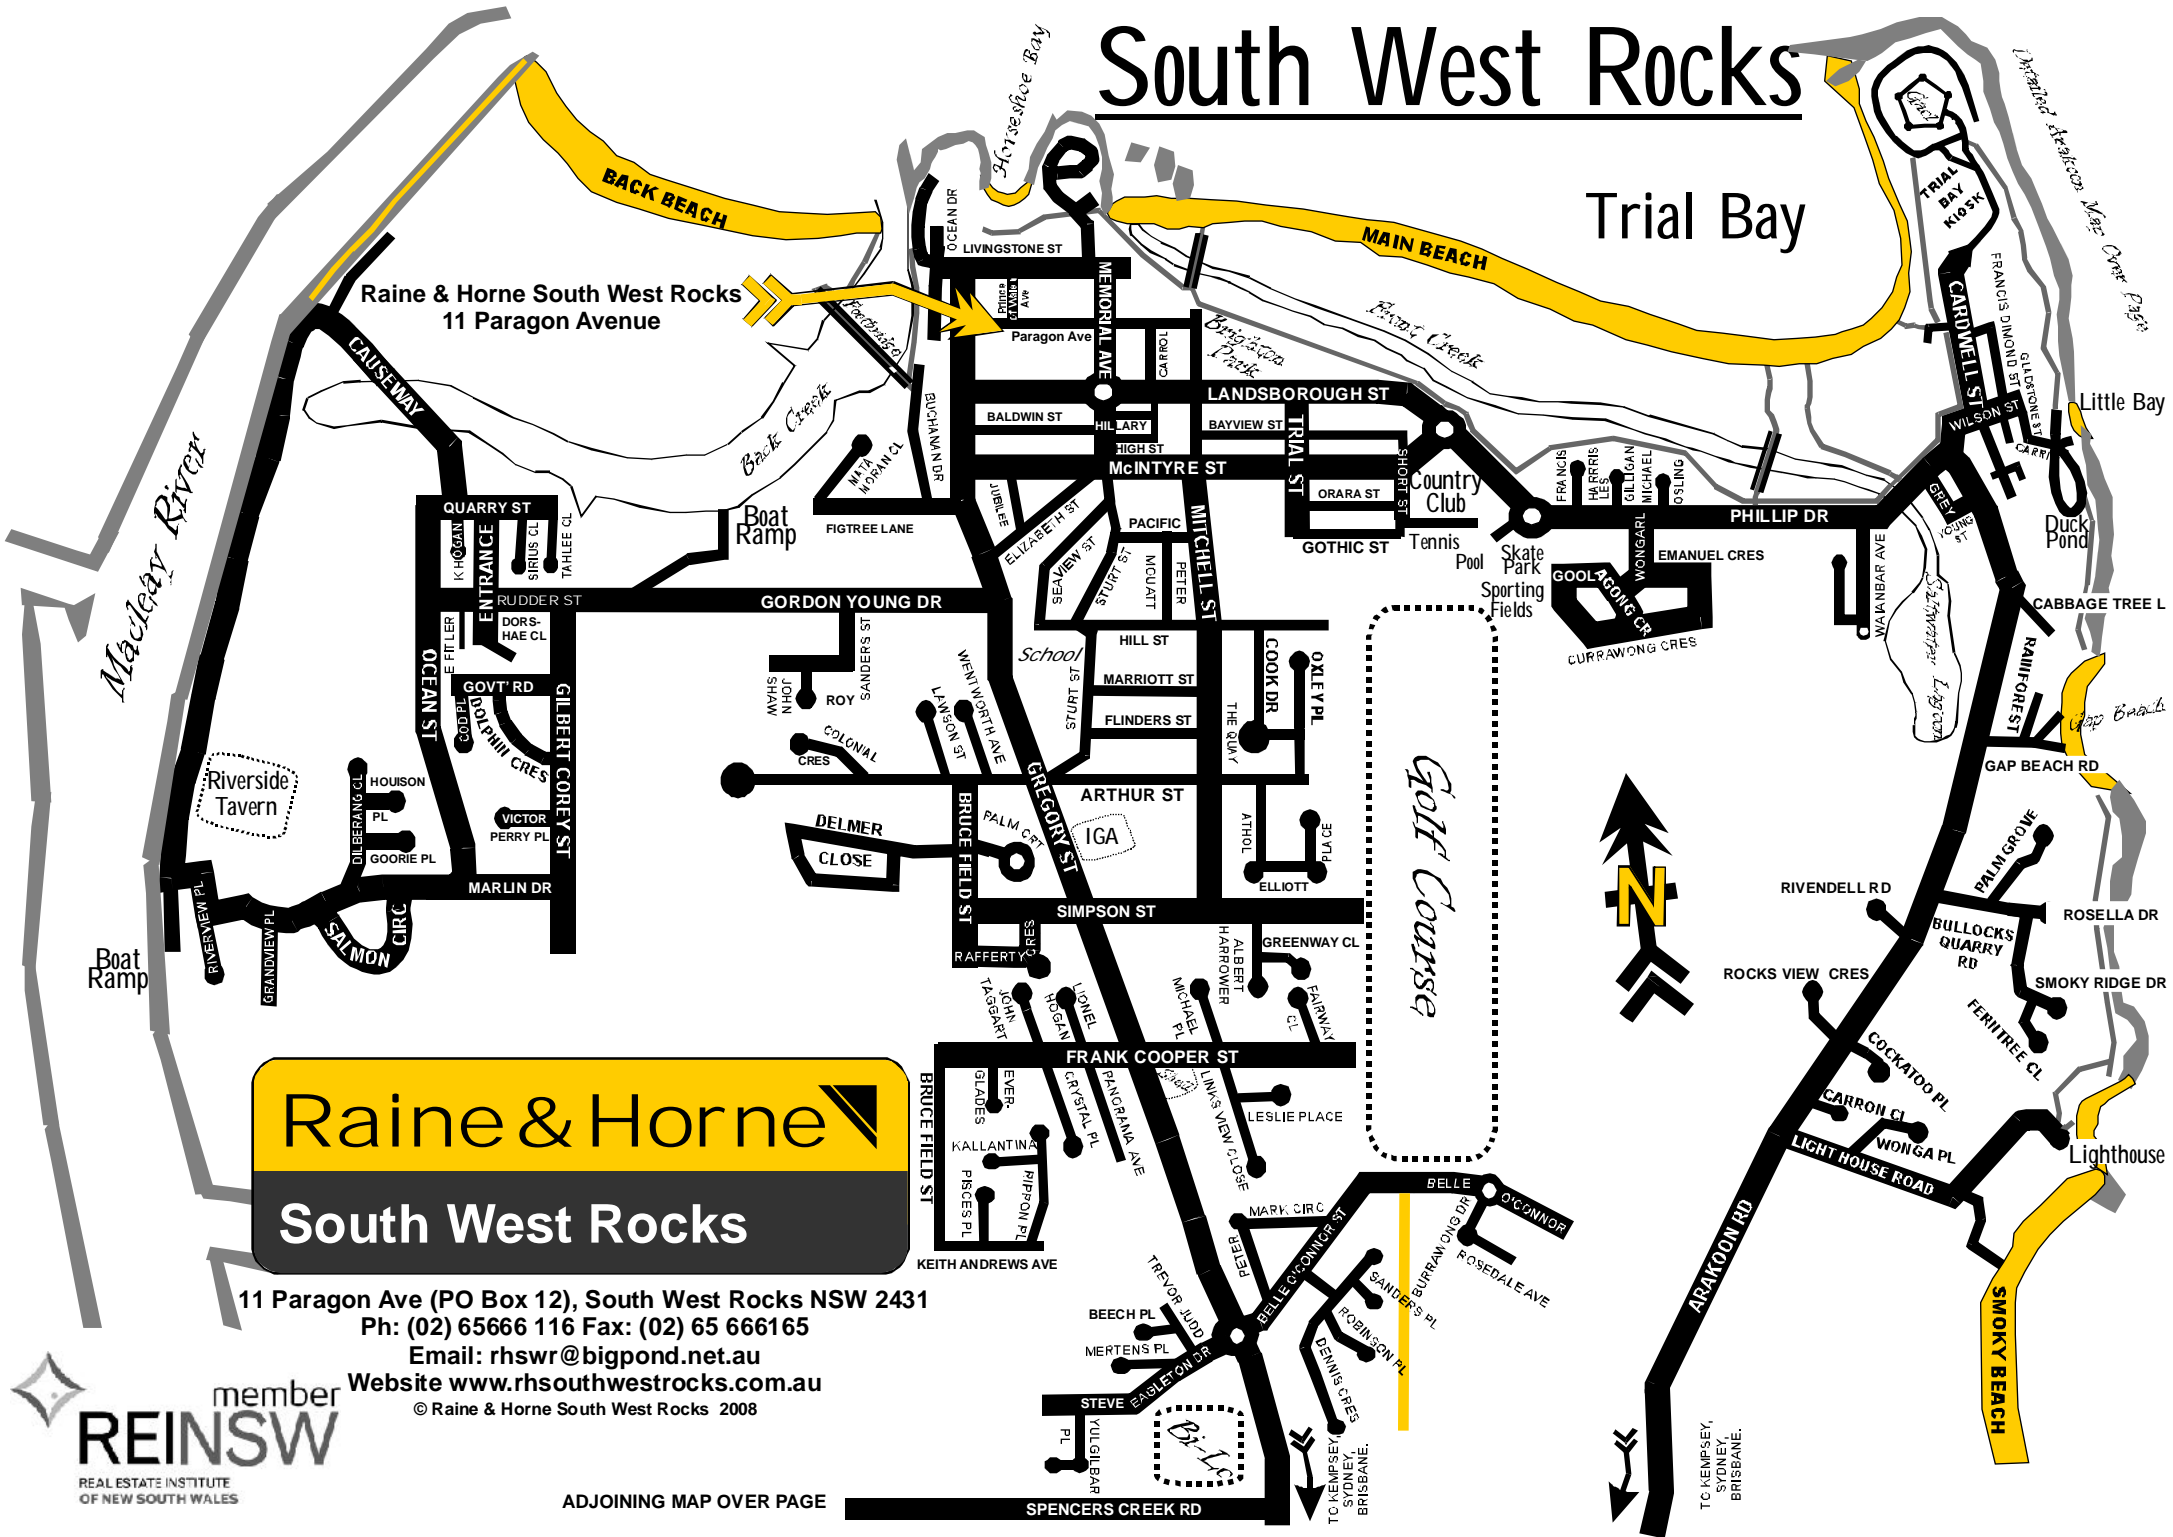

South West Rocks

Trial Bay

ADJOINING MAP OVER PAGE

SPENCERS CREEK RD

TO KEMPSEY,
SYDNEY,
BRISBANE.

Raine & Horne

South West Rocks

11 Paragon Avenue, South West Rocks NSW 2431