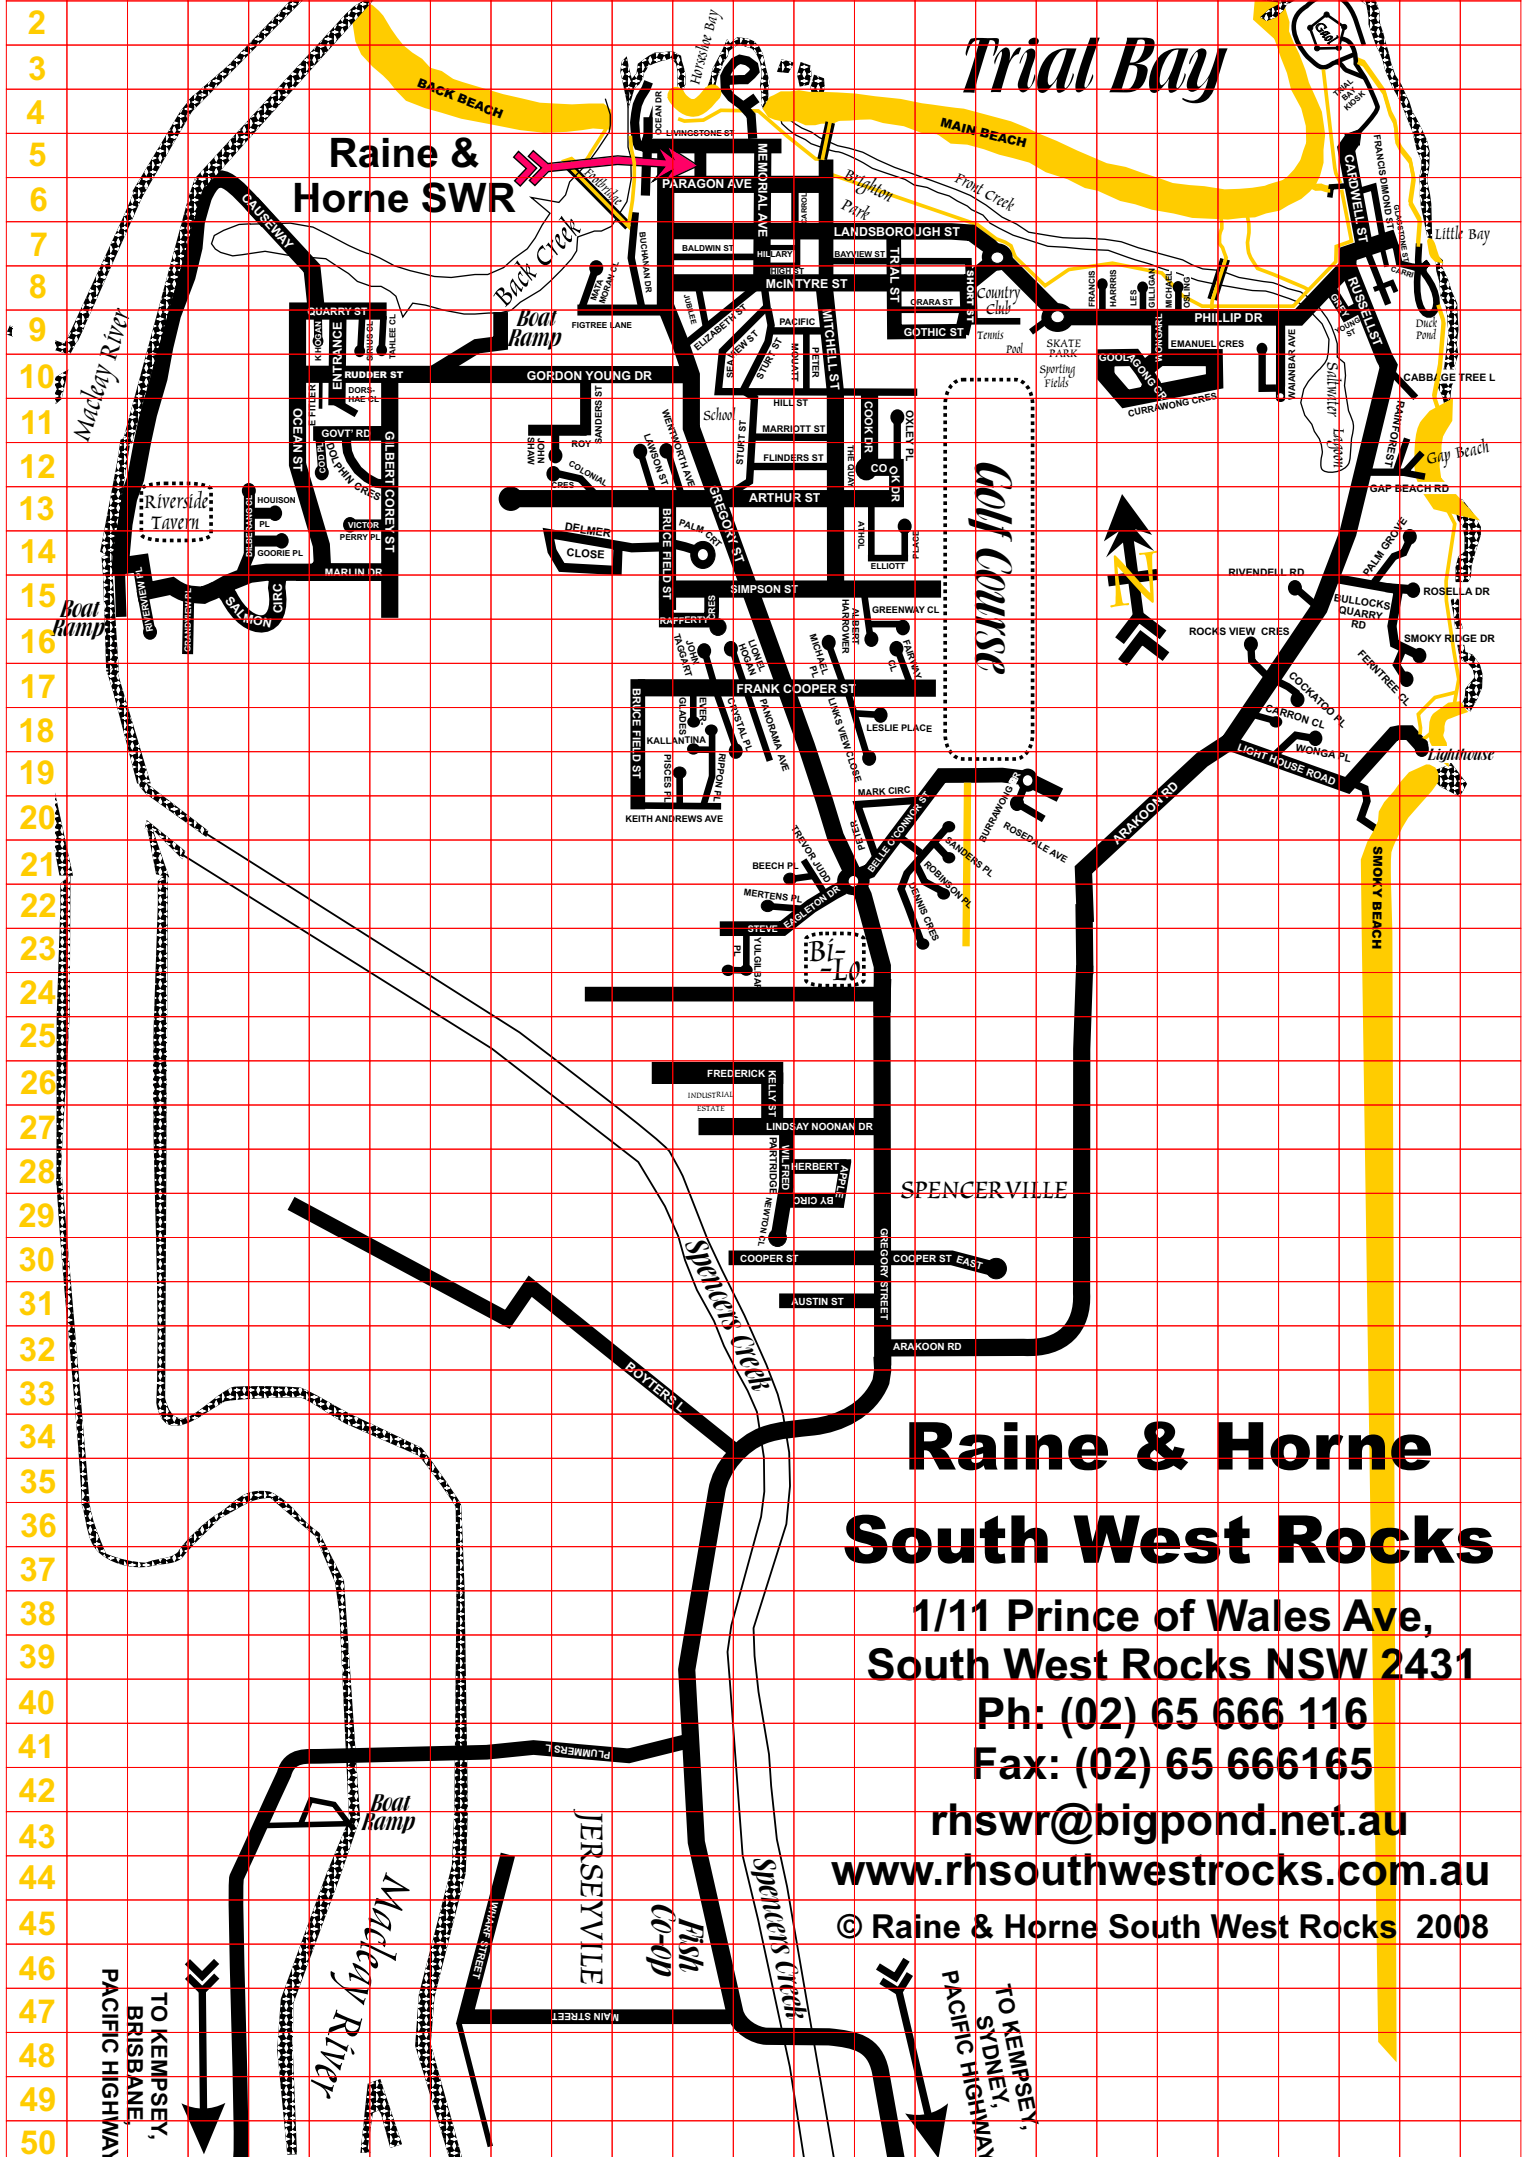

A1 B C D E F G H I J K L M N O P Q R S T U V W X Y

# Raine & Horne South West Rocks

1/11 Prince of Wales Ave,  
South West Rocks NSW 2431

Ph: (02) 65 666 116

Fax: (02) 65 666165

[rswr@bigpond.net.au](mailto:rswr@bigpond.net.au)

[www.rhsouthwestrocks.com.au](http://www.rhsouthwestrocks.com.au)

© Raine & Horne South West Rocks 2008

TO KEMPSEY,  
BRISBANE  
PACIFIC HIGHWAY

TO KEMPSEY,  
SYDNEY  
PACIFIC HIGHWAY